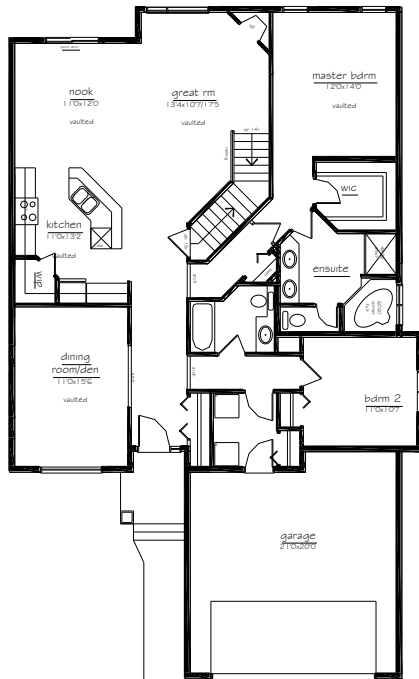

# THE EDDISON I

1668 Sq. Ft.

Main Floor - 1668 Square Feet - 38 Wide

Optional Loft 310 Sq ft

Artist rendering. Room sizes are approximate. Verification by client required. Plans and prices subject to change without notice.  
Subject to architectural guidelines of subdivision. Lot & GST Additional. E & OE