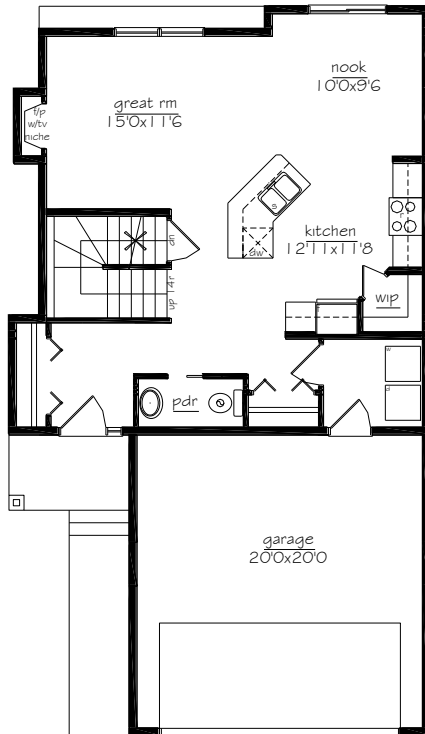

# THE JILLIAN IV

1861 Sq. Ft.

Main Floor - 756 Square Feet - Second Floor - 1105 Square feet - 26 +2 wide

Artist rendering. Room sizes are approximate. Verification by client required. Plans and prices subject to change without notice. Subject to architectural guidelines of subdivision. Lot & GST additional. E & OE Revised 01/07/2010