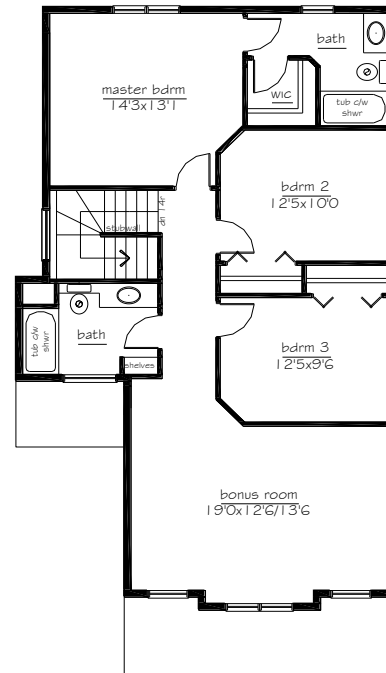

# THE JILLIAN IV

1861 Sq. Ft.

Main Floor - 756 Square Feet - Second Floor - 1105 Square feet - 26 +2 wide

Artist rendering. Room sizes are approximate. Verification by client required. Plans and prices subject to change without notice. Subject to architectural guidelines of subdivision. Lot & GST additional. E & OE Revised 01/07/2010