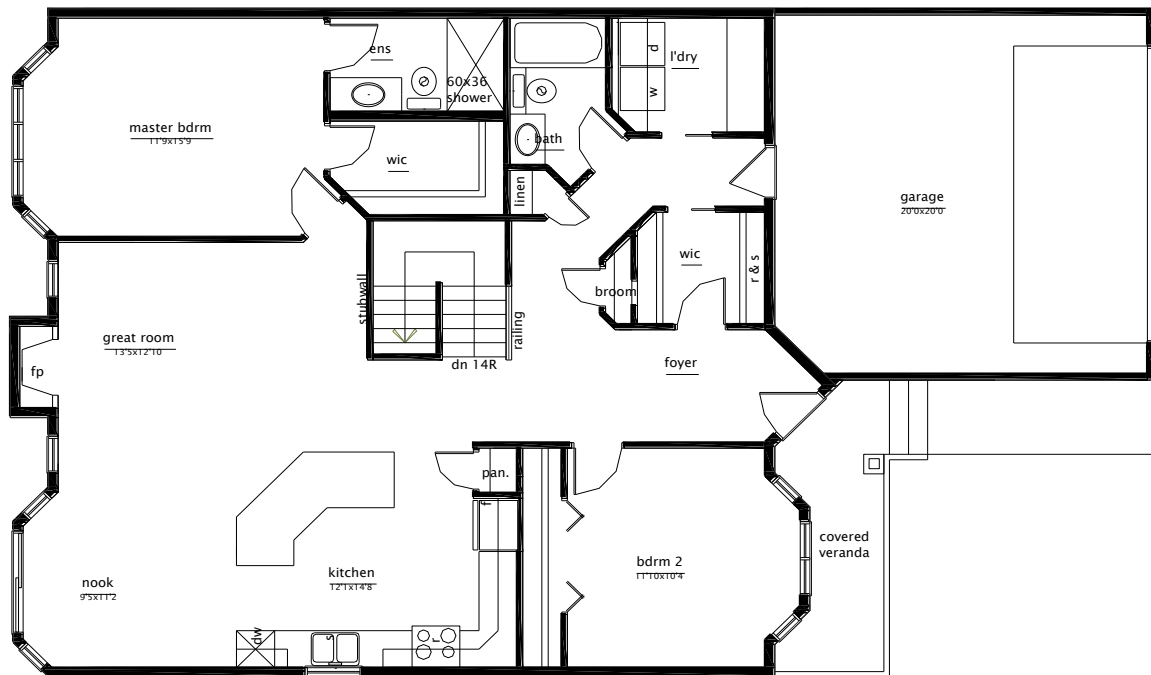

THE SETH

1434 SQ. FT.

Main Floor - 1434 Square Feet - 36 wide

Artist rendering. Room sizes are approximate. Verification by client required. Plans and prices subject to change without notice. Subject to architectural guidelines of subdivision. Lot & GST Additional. E & OE