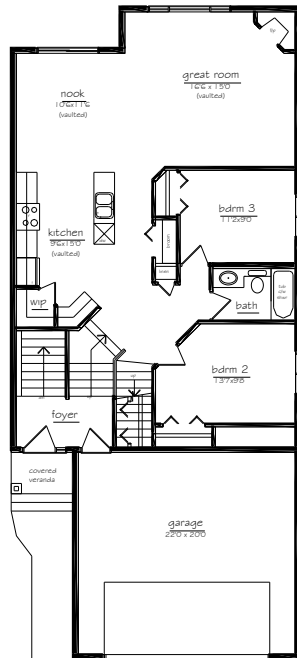

THE TRISTEN

1545 Sq. Ft.

Main Floor - 1163 Square Feet - Second Floor - 382 - 28 wide

Artist rendering. Room sizes are approximate. Verification by client required. Plans and prices subject to change without notice. Subject to architectural guidelines of subdivision. Lot & GST Additional. E & OE