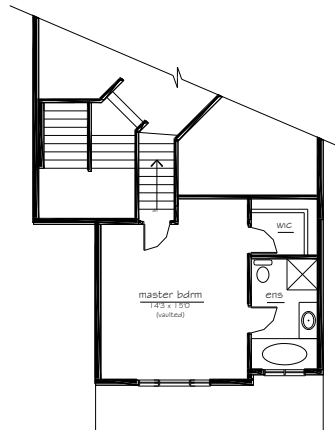

THE TRISTEN

1545 Sq. Ft.

Main Floor - 1163 Square Feet - Second Floor - 382 - 28 wide

Artist rendering. Room sizes are approximate. Verification by client required. Plans and prices subject to change without notice. Subject to architectural guidelines of subdivision. Lot & GST Additional. E & OE