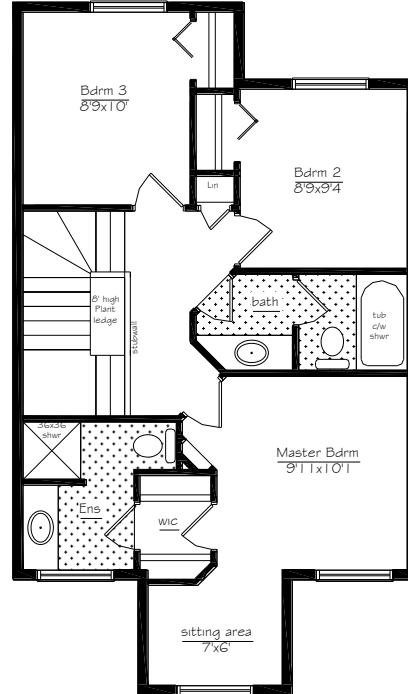

THE BLAIR

1196 Sq. Ft.

Main Floor - 610 Square Feet - Second Floor - 586 Square Feet - 21 Wide

Artist rendering. Room sizes are approximate. Verification by client required. Plans and prices subject to change without notice. Subject to architectural guidelines of subdivision and ABC. Lot & GST additional. E & OE Revised 03/13/2011