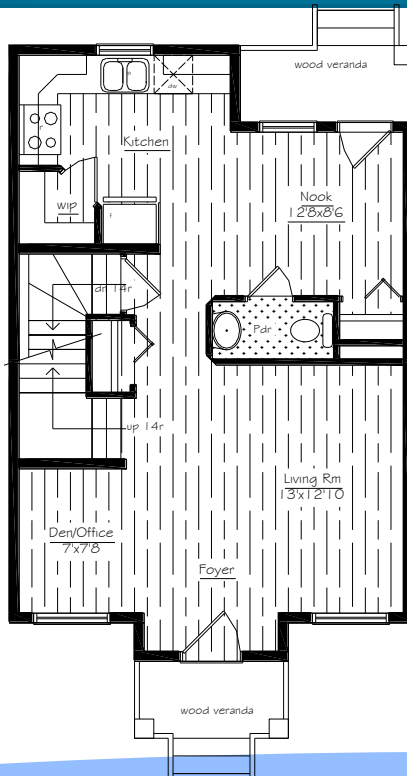

THE BLAIR

1196 Sq. Ft.

Main Floor - 610 Square Feet - Second Floor - 586 Square Feet - 21 Wide

Artist rendering. Room sizes are approximate. Verification by client required. Plans and prices subject to change without notice. Subject to architectural guidelines of subdivision and ABC. Lot & GST additional. E & OE Revised 03/13/2011