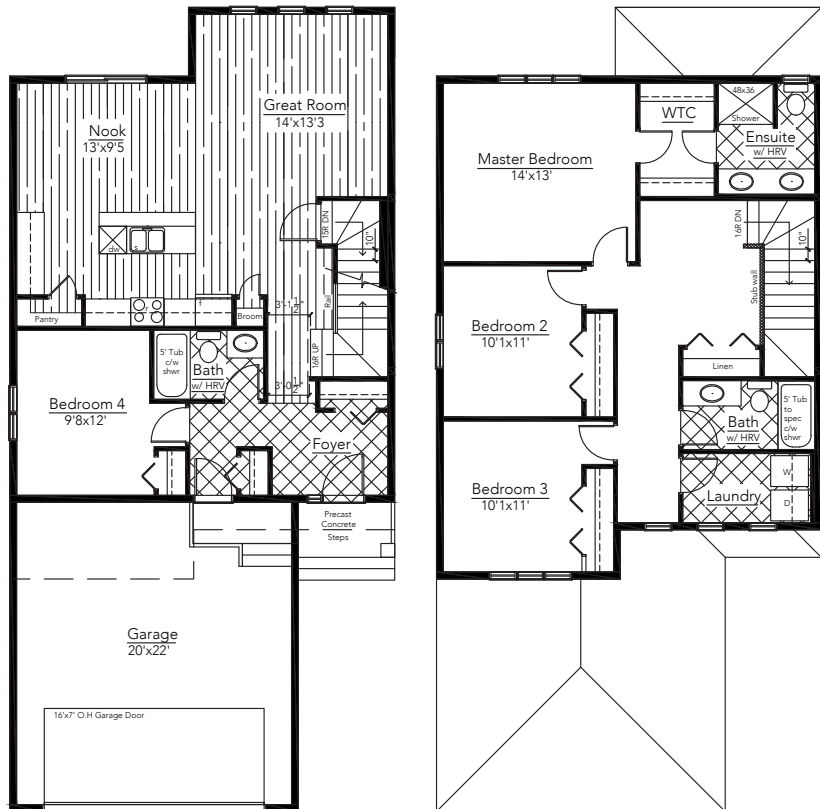

Designing Homes –
Building Relationships

THE ARIA
1,861 SQ.FT.
(28 Pocket)

Main Floor
943 SQ.FT.

Second Floor
918 SQ.FT.

4 Bedrooms
3 Bathrooms

Main floor bedroom
with full bath

Bonus room

2nd floor laundry

Ensuite has dual
sinks and walk-
through closet

www.calibermasterbuilder.ca | P: 780-450-9898 | E: info@calibermasterbuilder.ca

Artist rendering. Room sizes are approximate. Plans subject to change without notice.