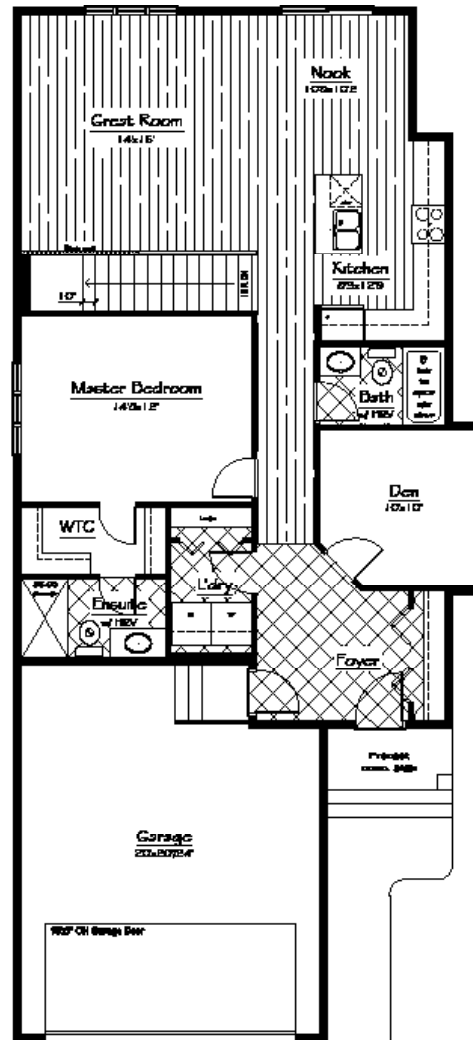

www.calibermasterbuilder.ca | P: 780-450-9898 | E: info@calibermasterbuilder.ca

Artist rendering. Room sizes are approximate. Plans subject to change without notice.