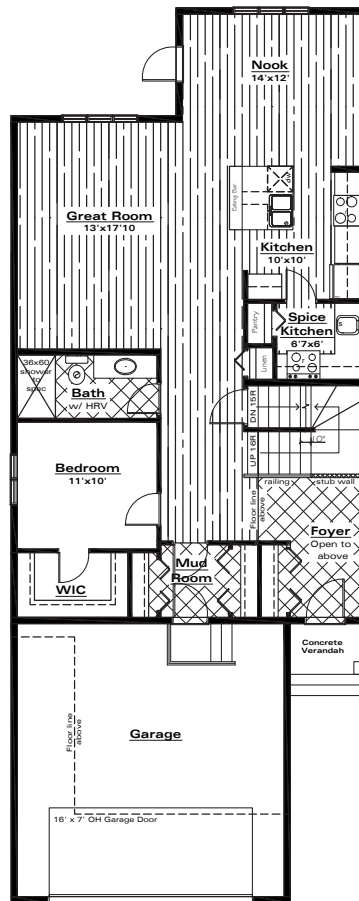

Designing Homes –
Building Relationships

THE LAYLA
2,496 SQ.FT.
(28 Pocket)

Main Floor
1,248 SQ.FT.

Second Floor
1,248 SQ.FT.

4 Bedrooms
3 Bathrooms

Main Floor bedroom with
walk-in closet and full bath

Spice Kitchen

Large Open To Below

2nd floor laundry

Bonus Room

Ensuite with dual sinks,
soaker tub and shower

www.calibermasterbuilder.ca | P: 780-450-9898 | E: info@calibermasterbuilder.ca

Artist rendering. Room sizes are approximate. Plans subject to change without notice.