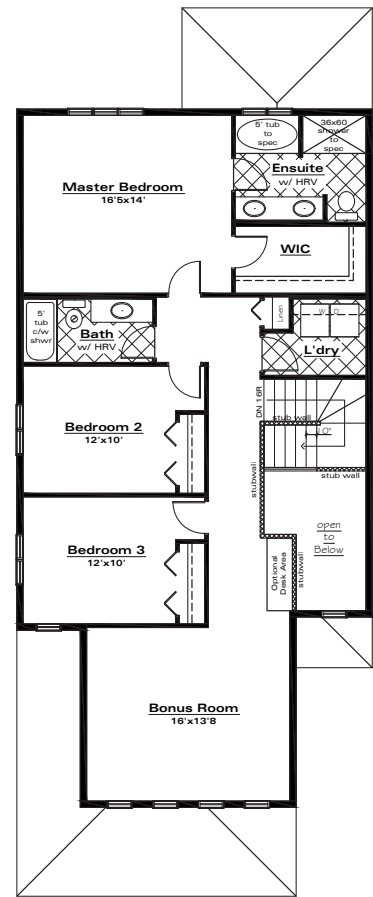

Designing Homes –
Building Relationships

THE LAYLA
2,496 SQ.FT.
(28 Pocket)

Main Floor
1,248 SQ.FT.

Second Floor
1,248 SQ.FT.

4 Bedrooms
3 Bathrooms

Main Floor bedroom with
walk-in closet and full bath

Spice Kitchen

Large Open To Below

2nd floor laundry

Bonus Room

Ensuite with dual sinks,
soaker tub and shower

www.calibermasterbuilder.ca | P: 780-450-9898 | E: info@calibermasterbuilder.ca

Artist rendering. Room sizes are approximate. Plans subject to change without notice.