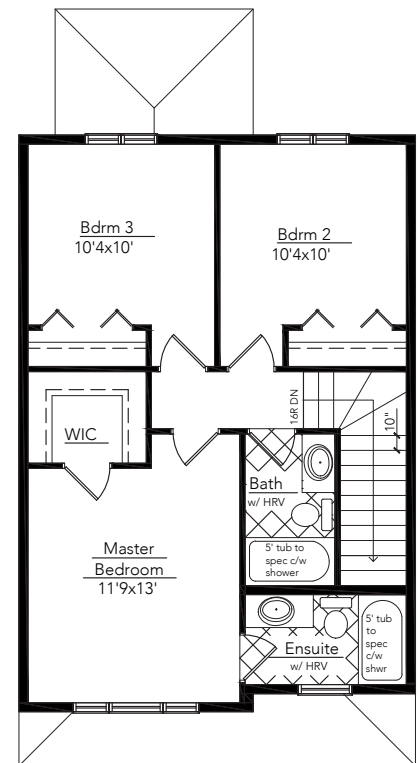

Designing Homes –
Building Relationships

THE ABBEY
1,456 SQ.FT.
(22 Pocket)

Main Floor
811 SQ.FT.

Second Floor
645 SQ.FT.

3 bedroom
2.5 bathrooms

The perfect starter home!

- Main floor den
- Spacious open main floor
- Large island
- Covered front veranda