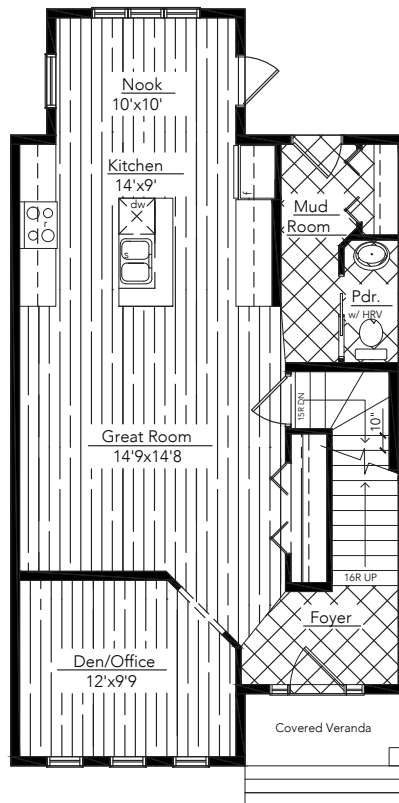

Designing Homes –
Building Relationships

THE ABBEY
1,456 SQ.FT.
(22 Pocket)

Main Floor
811 SQ.FT.

Second Floor
645 SQ.FT.

3 bedroom
2.5 bathrooms

The perfect starter home!

- Main floor den
- Spacious open main floor
- Large island
- Covered front veranda